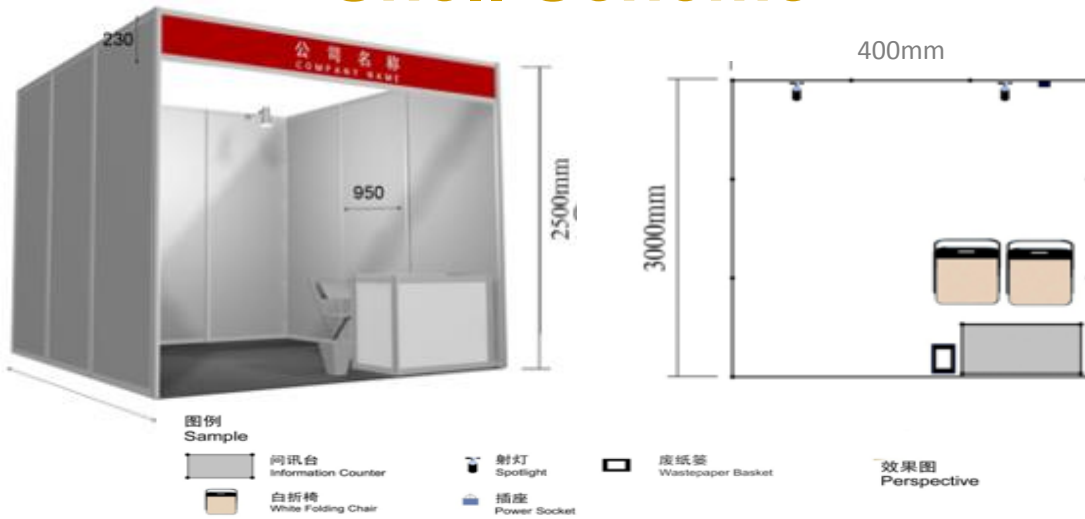

## Pricing List

Booth Size : \_\_\_\_\_ m x \_\_\_\_\_ m = \_\_\_\_\_ m<sup>2</sup> Booth No \_\_\_\_\_

	Purple Zone	Orange Zone	Blue Zone	Yellow Zone
	(RMB)	(RMB)	(RMB)	(RMB)
12sqm Shell Scheme	18,600.00	16,200.00	15,000.00	12,600.00
24sqm Shell Scheme	36,600.00	31,800.00	29,400.00	24,600.00
48sqm Raw Space	53,400.00	43,800.00	39,000.00	34,200.00
Raw Space/sqm (≥36sqm)	1,100/sqm	900/sqm	800/sqm	700/sqm

### Shell Scheme

Shell Scheme booths will be built from modular extruded Aluminium System to the following specifications for every 12 sqm standard shell booth :

- Backwall and 2970mm deep side walls, of 2480mm high and white laminated panels 4mm thick with aluminium frame support.
- 200mm (visible height) colour fascia with company name (in English and Chinese) and Booth number 100mm high (4 inches) across face of booth.
- Floor-to-floor needle-punch carpet
- One information counter
- Two folding chairs
- Two 100w spotlight behind the fascia
- One 13A socket (maximum 500 watts)
- One waste paper basket

黑皮椅  
Black leather

插座  
Power Socket

Deluxe Shell Scheme booths will be built from modular extruded Aluminium System to the following specifications for every 12 sqm deluxe shell booth :

- Backwall and 2970mm deep side walls, of 2480mm high and white laminated panels 4mm thick with aluminium frame support.
- 200mm (visible height) colour fascia with company name (in English and Chinese) and Booth number 100mm high (4 inches) across face of booth.
- Floor-to-floor needle-punch carpet
- One information counter
- One white wooden top round table
- Four arm chairs
- Two 100w spotlight behind the fascia
- One 13A socket (maximum 500 watts)
- One waste paper basket