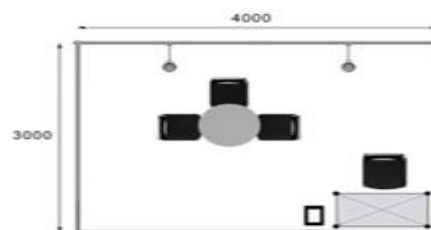

平面图
Floor Plan

图例
Sample

锁柜
Lockable Cupboard

射灯
Spotlight

废纸篓
Wastepaper Basket

圆桌
Round Table

黑皮椅
Black leather

插座
Power Socket

Deluxe Shell Scheme booths will be built from modular extruded Aluminium System to the following specifications for every 12 sqm deluxe shell booth :

1. Backwall and 2970mm deep side walls, of 2480mm high and white laminated panels 4mm thick with aluminium frame support.
2. 200mm (visible height) colour fascia with company name (in English and Chinese) and Booth number 100mm high (4 inches) across face of booth.
3. Floor-to-floor needle-punch carpet
4. One information counter
5. One white wooden top round table
6. Four arm chairs
7. Two 100w spotlight behind the fascia
8. One 13A socket (maximum 500 watts)
9. One waste paper basket

Booth size / Item	Info Counter	Round Table	Folding Chair	Waste Paper Basket	10W LED Spotlight	13Amp Socket
12 sqm or below	1	1	2	1	2	1
13 – 18.9 sqm	2	2	4	2	4	2
19 – 24.9 sqm	2	2	6	2	4	2
25 – 30.9 sqm	3	3	6	2	6	3
31 – 36 sqm	4	4	8	2	8	4